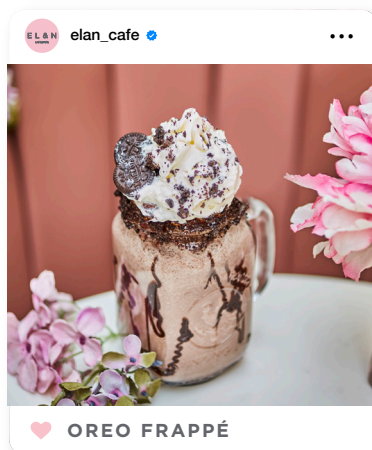

Blue matcha, blue flower petals, condensed milk, vanilla - served without coffee

Blue Sapphire Iced Latte 15

Crushed sapphire, blue flower petals, condensed milk, vanilla syrup & our exclusive blue matcha. Creates a royal blue gem of a drink served with milk in a bottle and without coffee

Jade 6.90

Japanese matcha tea, textured milk

Jade Iced 6.90

Japanese matcha tea whisked into steamed milk iced

Grey
SLOGAN CUPS
17€

Spanish lattes

Ask for it iced

Classic Spanish 6.90